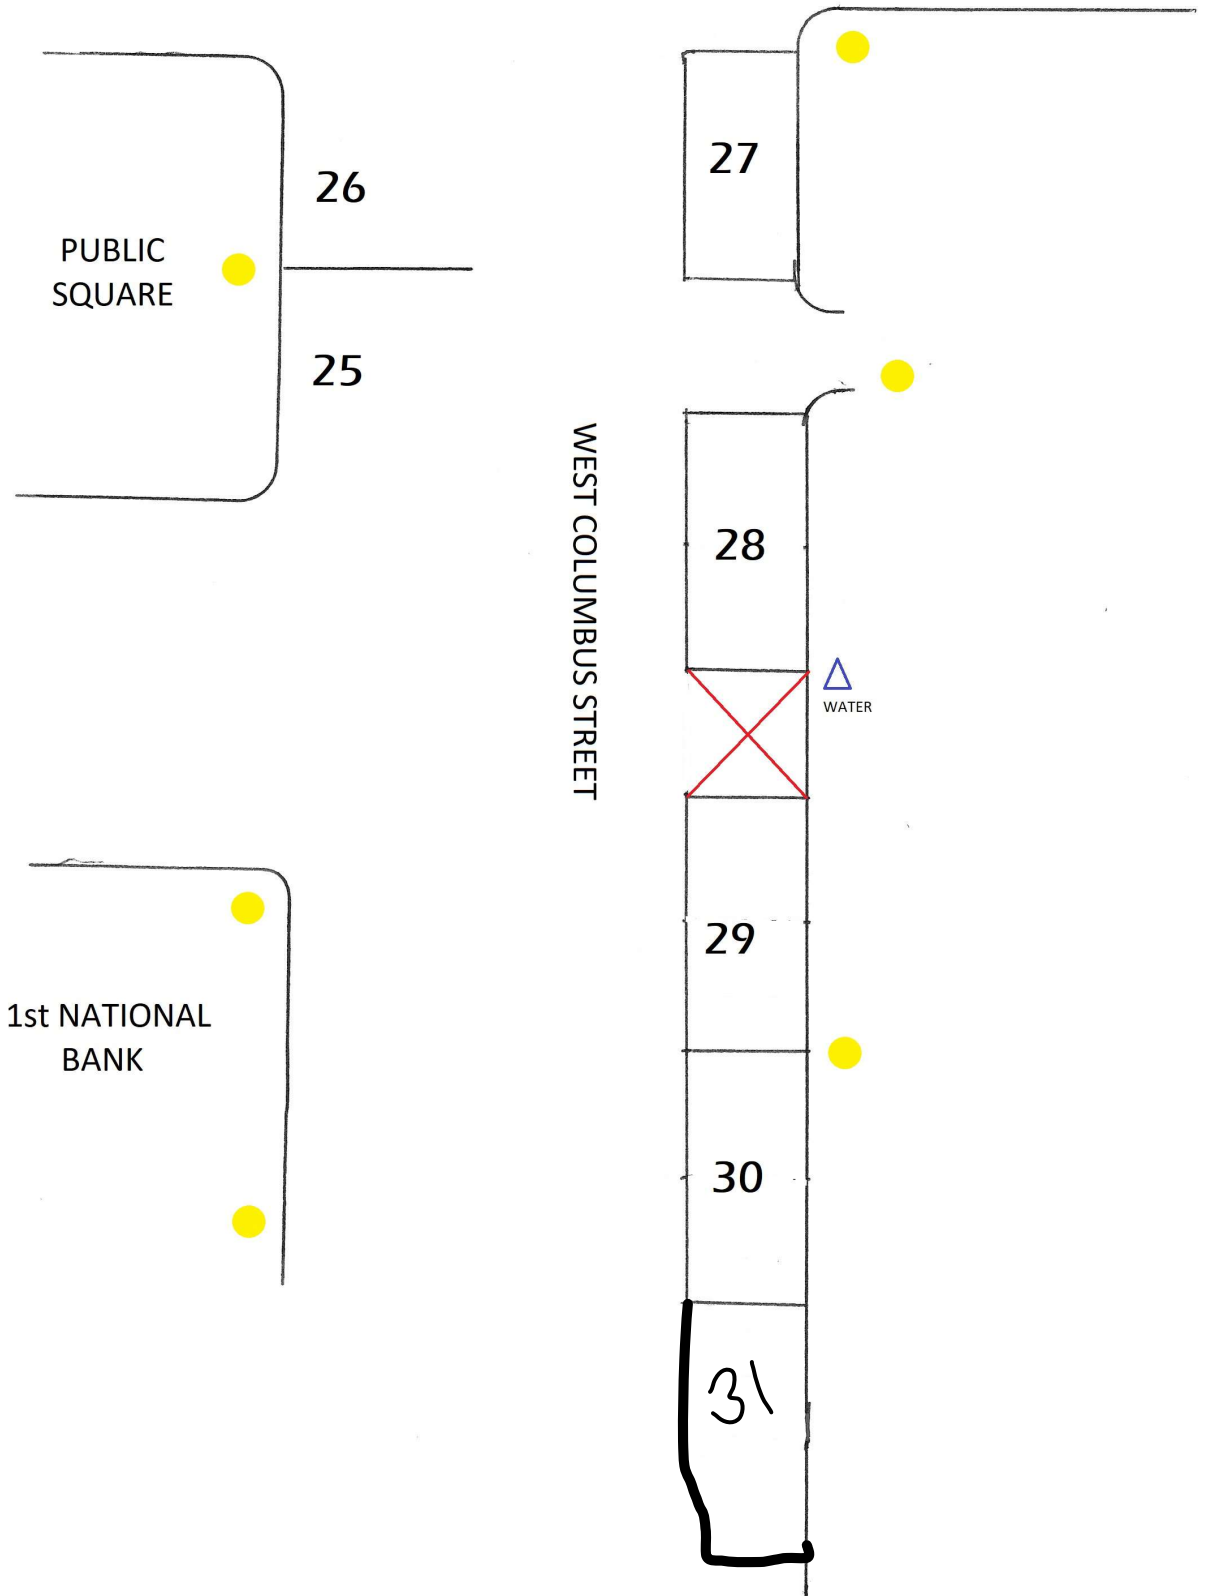

2019

Yellow markers are 120v 15a service

ROCKY BOOT WAY ⇨

SLING YOUR MEAT