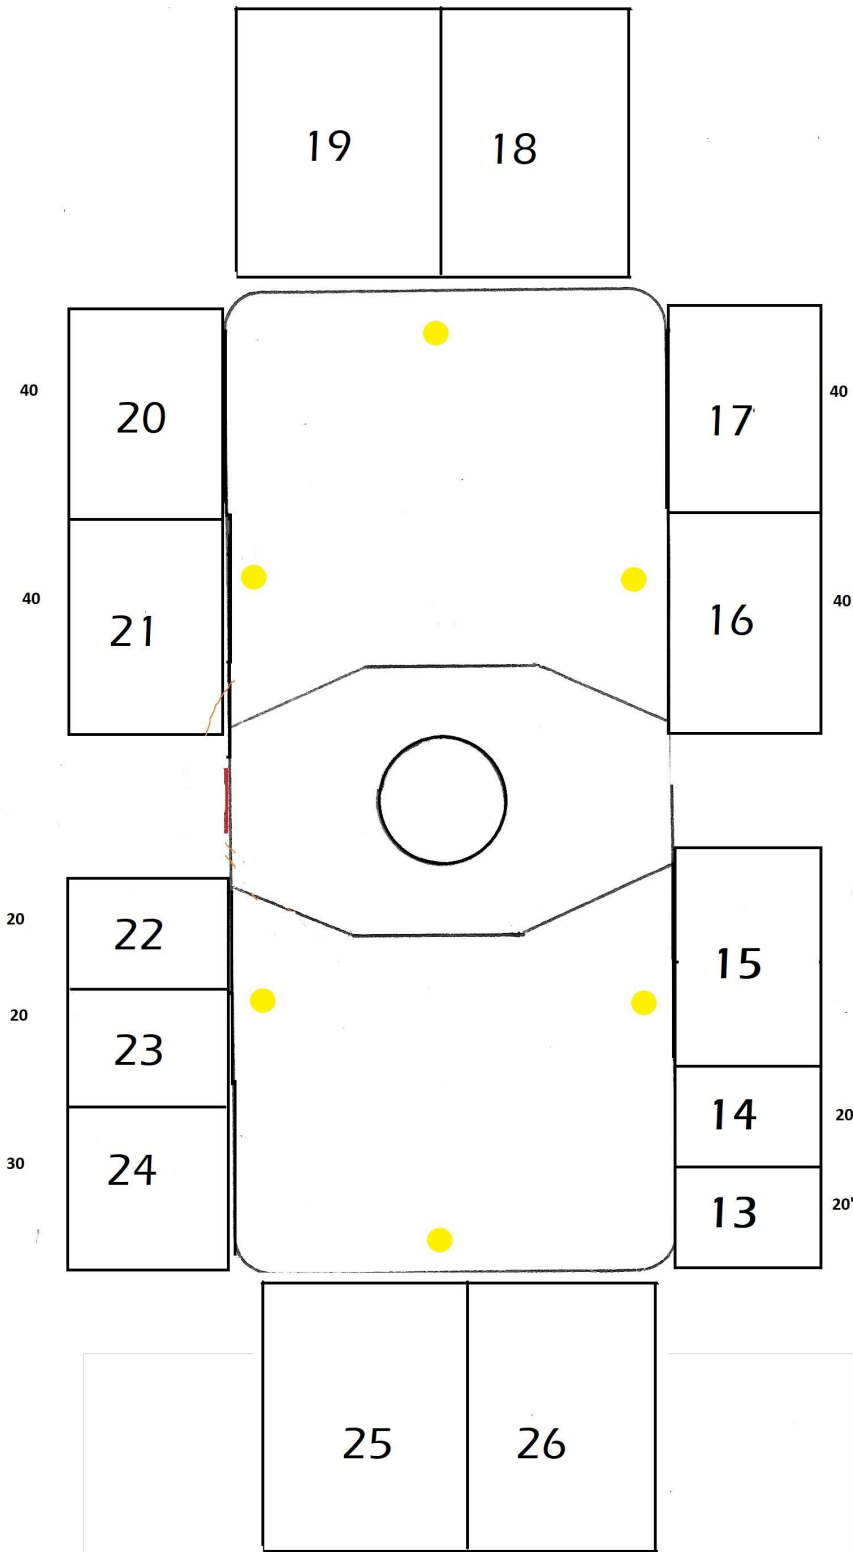

2019

WASHINGTON STREET

WATER

OPERA HOUSE

1ST
NATL
BANK

Yellow markers are 120v 15a service

SLING YOUR MEAT